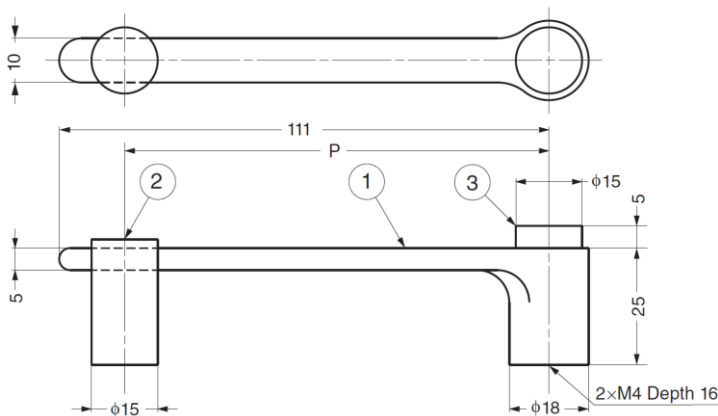

### Parts Included

- Truss head screw M4×25 (SUS)

Part No.	L	P
GLX-90M	89	76
GLX-110M	109	96

### Parts Included

- Truss head screw M4×30

No.	Part Name
①	Handle
②	Bracket
③	Button (Fixed Type)

Part No.	Finish	P
GKM-96SN	Satin Nickel	26.5 ~ 98.5
GKM-96SG	Satin gold	