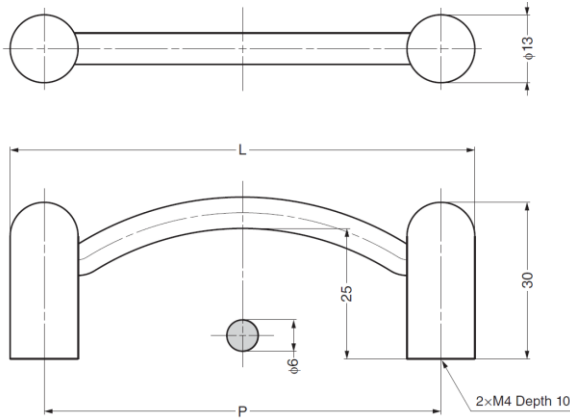

### Material

- Stainless steel 304, mirror finish

### Parts Included

- Truss head screw M4×25 (SUS)

Part No.	L	P
GLX-90M	89	76
GLX-110M	109	96

### Parts Included

- Truss head screw M4×30

No.	Part Name
①	Handle
②	Bracket
③	Button (Fixed Type)

Part No.	Finish	P
GKM-96SN	Satin Nickel	26.5 ~ 98.5
GKM-96SG	Satin gold	